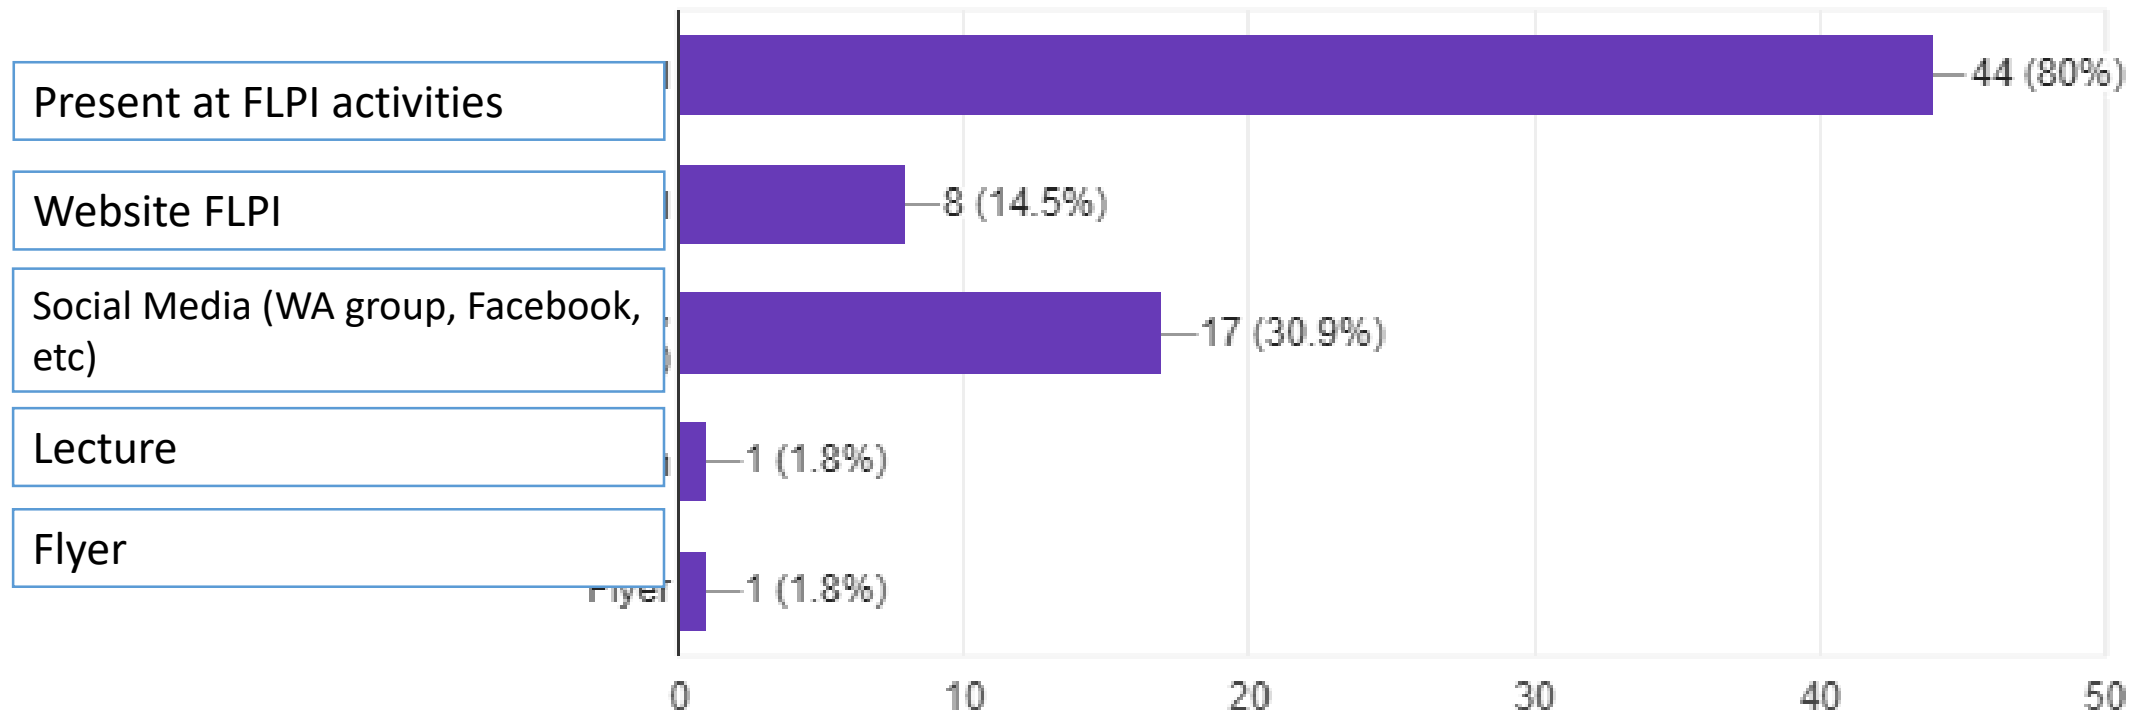

FLPI information

How did you initially know FLPI?

55 responses